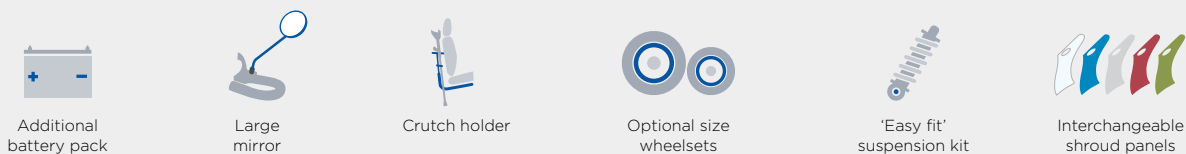

Add to your scooter

We have a wide range of optional extras available, so you can customize your Invacare Colibri® scooter. Ask your retailer to discover the full range.

Additional battery pack

Large mirror

Crutch holder

Optional size wheelsets

'Easy fit' suspension kit

Interchangeable shroud panels

Technical data

For more information about this product, including the user manual, please visit our website www.invacare.eu.com

465 mm

400 mm

370 - 420 mm

385 mm

505 mm

1010 mm

44 kg (12 Ah)
49 kg (18 Ah)

136 kg

2 x 12 Ah
2 x 18 Ah

2200 mm

45 mm

6° / 10.5%

200 W

Up to
16 km

8 km/h

Colours*

Upholstery

* Scooter colours may vary slightly.
Please check with your retailer.

Tel: +41 61 487 70 70
hqeuropa@invacare.com
www.invacare.eu.com

Invacare International GmbH
Neuhofweg 51
4147 Aesch BL
Switzerland